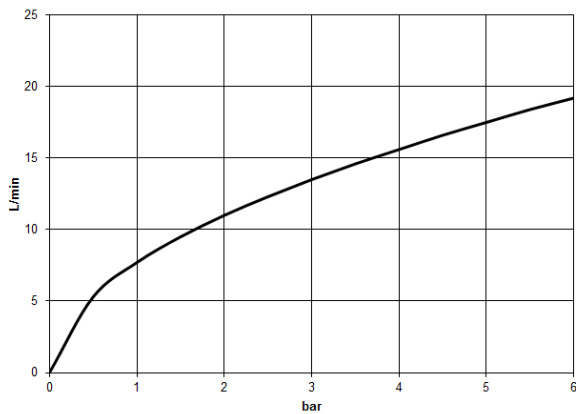

Flow rate chart

Certificates

Belgaqua_21-025- LGA_29687. WRAS_2207043.
27_1.